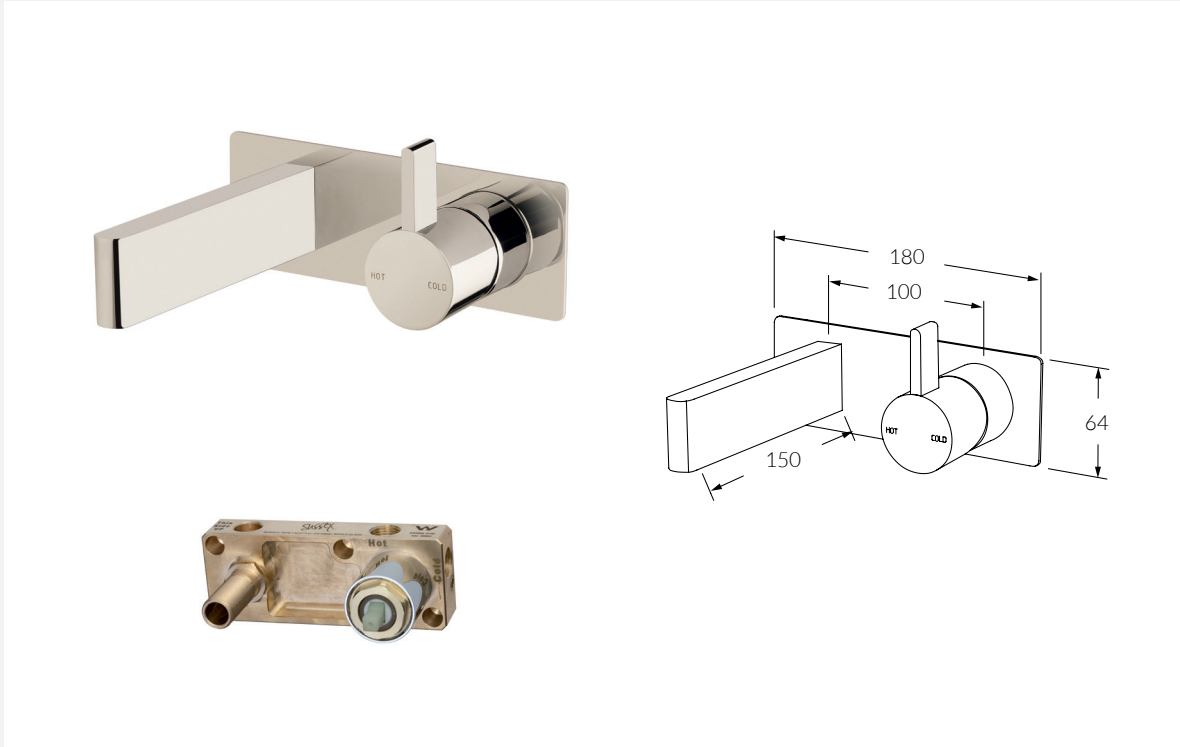

INFORMATION SHEET

Calibre Wall Bath Mixer Outlet System RH

Product code: CMOS150RH Available options:
 CMOS150LH Right hand operation
 CMOS150LH Left hand operation

FEATURING THE SUSSEX MASTERFIT

A new innovative all-in-one plumbing unit that simplifies the installation process of mixer and outlet combinations.

- Made in Australia from high quality solid brass
- Precision engineered to Australian Standards
- Significant savings in Cost, Labour and Time
- Easy to install
- Mixers, outlets and backplates fit perfectly every time
- Standards 1/2" BSP connections for plumbing fittings
- Simultaneous use of two outlets
- Mixer cartridges fully serviceable after installation
- Generous tolerance for wall cover thicknesses
- Simultaneous use of two outlets
- Mixer cartridges fully serviceable after installation
- Generous tolerance for wall cover thicknesses