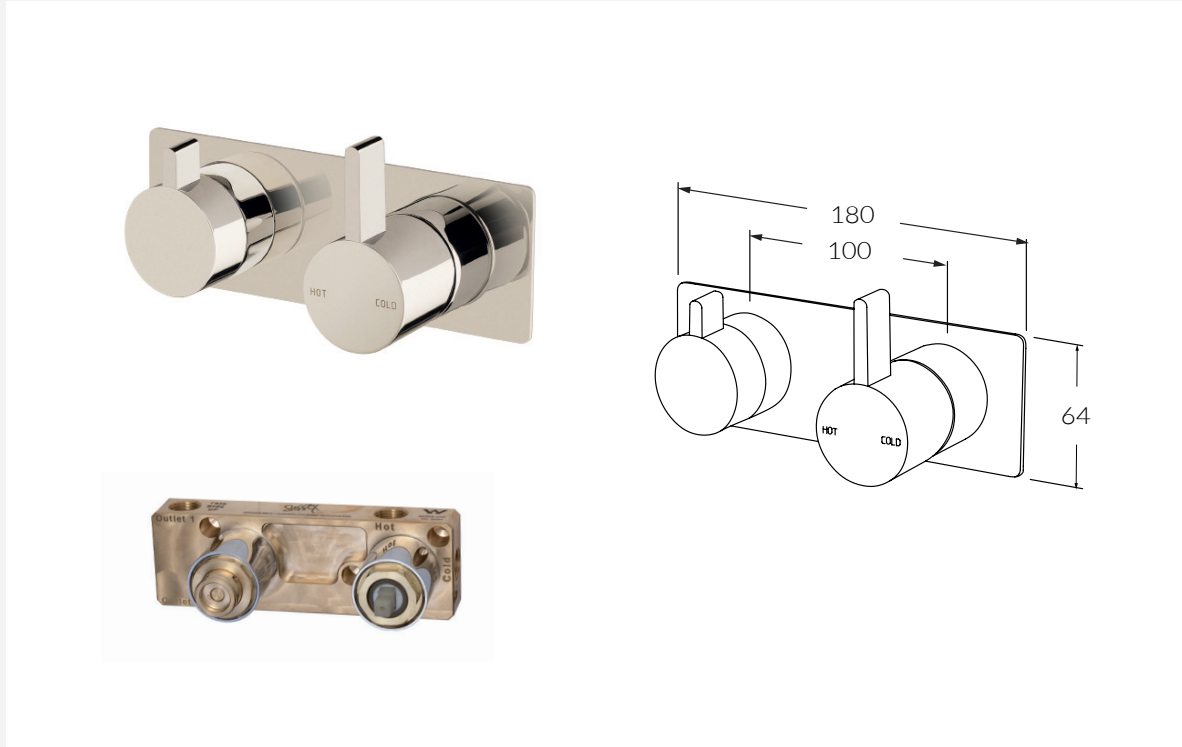

Calibre Mixer Diverter System RH

Product code: Available options:
 CMDSRH Right hand operation
 CMDSLH Left hand operation

FEATURING THE SUSSEX MASTERFIT

A new innovative all-in-one plumbing unit that simplifies the installation process of mixer and outlet combinations.

- Made in Australia from high quality solid brass
- Precision engineered to Australian Standards
- Significant savings in Cost, Labour and Time
- Easy to install
- Mixers, outlets and backplates fit perfectly every time
- Standards ½" BSP connections for plumbing fittings
- Mixer cartridges fully serviceable after installation
- Generous tolerance for wall cover thicknesses