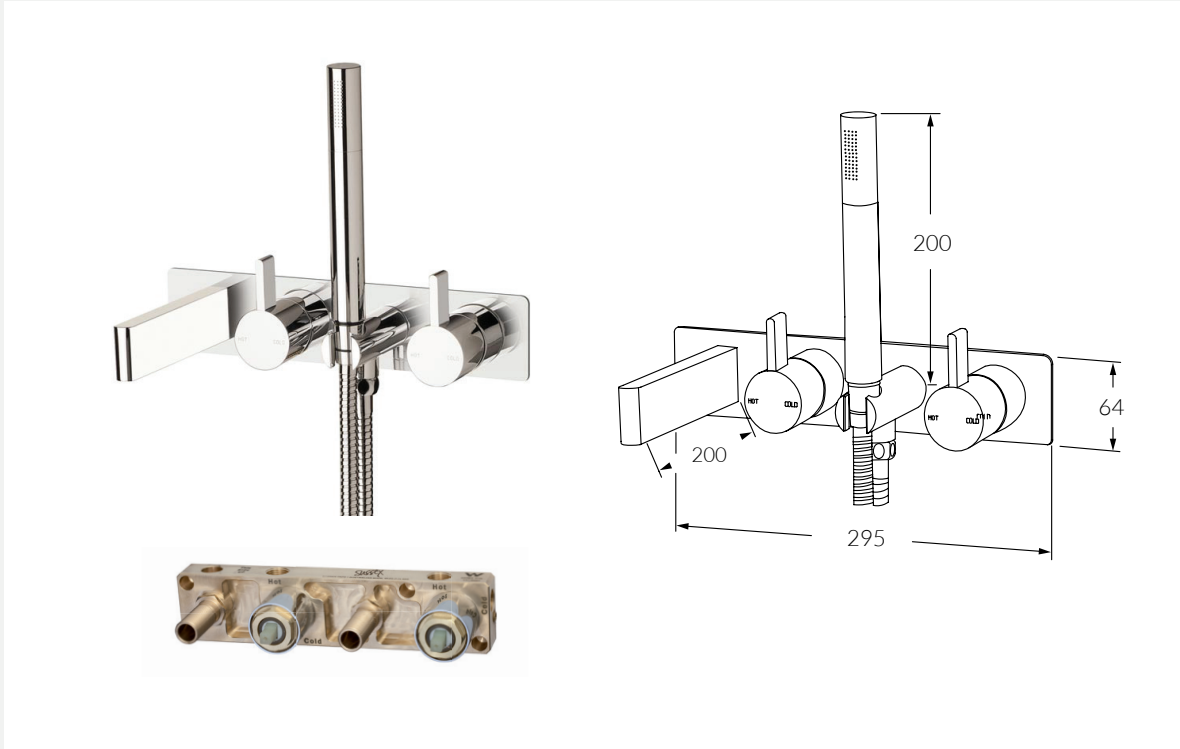

**Calibre Bath Mixer System RH with Hand Shower**

Product code:      Available options:  
 CBMS200RH      Right hand operation  
 CBMS200LH      Left hand operation

**FEATURING THE SUSSEX MASTERFIT**

A new innovative all-in-one plumbing unit that simplifies the installation process of mixer and outlet combinations.

- Made in Australia from high quality solid brass
- Precision engineered to Australian Standards
- Significant savings in Cost, Labour and Time
- Easy to install
- Mixers, outlets and backplates fit perfectly every time
- Standards 1/2" BSP connections for plumbing fittings
- Simultaneous use of two outlets
- Mixer cartridges fully serviceable after installation
- Generous tolerance for wall cover thicknesses
- Simultaneous use of two outlets
- Mixer cartridges fully serviceable after installation
- Generous tolerance for wall cover thicknesses