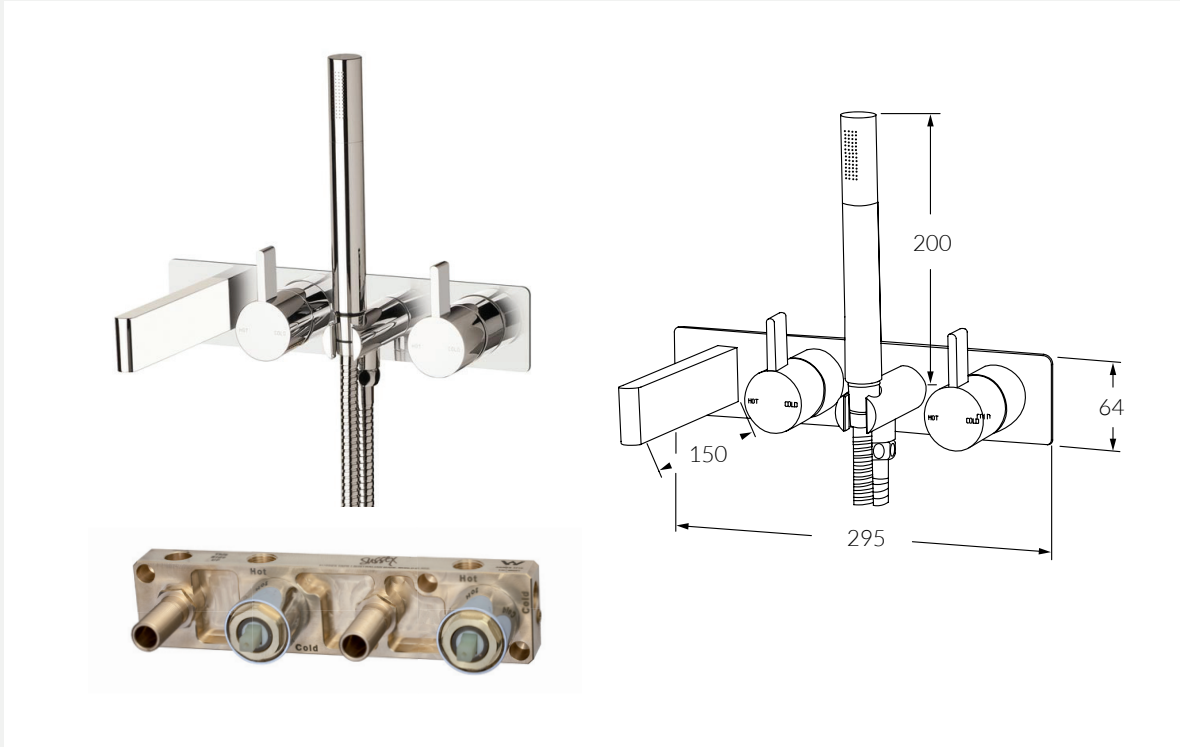

Calibre Bath Mixer System RH with Hand Shower

Product code: Available options:
 CBMS150RH Right hand operation
 CBMS150LH Left hand operation

FEATURING THE SUSSEX MASTERFIT

A new innovative all-in-one plumbing unit that simplifies the installation process of mixer and outlet combinations.

- Made in Australia from high quality solid brass
- Precision engineered to Australian Standards
- Significant savings in Cost, Labour and Time
- Easy to install
- Mixers, outlets and backplates fit perfectly every time
- Standards ½" BSP connections for plumbing fittings
- Simultaneous use of two outlets
- Mixer cartridges fully serviceable after installation
- Generous tolerance for wall cover thicknesses
- Simultaneous use of two outlets
- Mixer cartridges fully serviceable after installation
- Generous tolerance for wall cover thicknesses